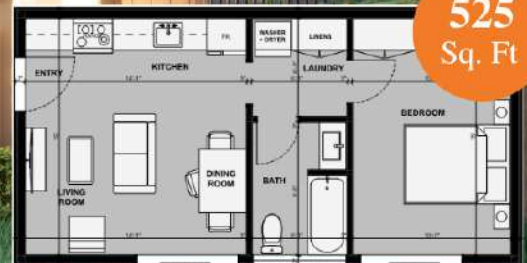

700
Sq. Ft

Two Story Unit with
2 single car garages
Starting @ \$350,000

MAXIMIZE YOUR PROPERTY POTENTIAL WITH **ADU'S**

525
Sq. Ft

One Story Unit
Starting @ \$275,000

STOP BY AND MEET WITH US ABOUT:

- Design / Permitting
- Build
- Capitalization Calculations
- Re-Financing Options
- City Incentives